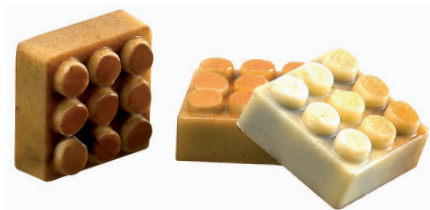

ROSES & CUP MOLD

Item #	Ø"	H"	Wt oz.	Shape	Cavity
380152	1 1/8	5/8	12	Rose	32
380141	1 1/4	1 1/4	12	Cup	24

1.

2.

ASSORTMENT MOLD

Sizes vary by shape.

Item # 1	Wt oz.
380104	36 pieces; round, oval & lozenge 12
Item # 2	Wt oz.
380105	24 pieces; shells, eggs, snails, hearts, etc 12

CHOCOLATE TABLETS MOLD

Polycarbonate sheet produces 3 tablets of 18 squares each.

Item #	L"	W"	H"	Wt oz.
380240	6	2 3/4	1/3	12

DIAMOND MOLD

Polycarbonate sheet produces 21 pieces.

Item #	L"	W"	H"	Wt oz.
380102	1 1/4	1	3/4	12

"LEGO" PIECES MOLD

Polycarbonate sheet produces 24 pieces.

Item #	L"	W"	H"	Wt oz.
383407	1 1/8	1 1/8	1/2	12

WICKERWORK SQUARE MOLD

Polycarbonate sheet produces 24 pieces.

Item #	L"	W"	H"	Wt oz.
380112	1	1	2/3	12